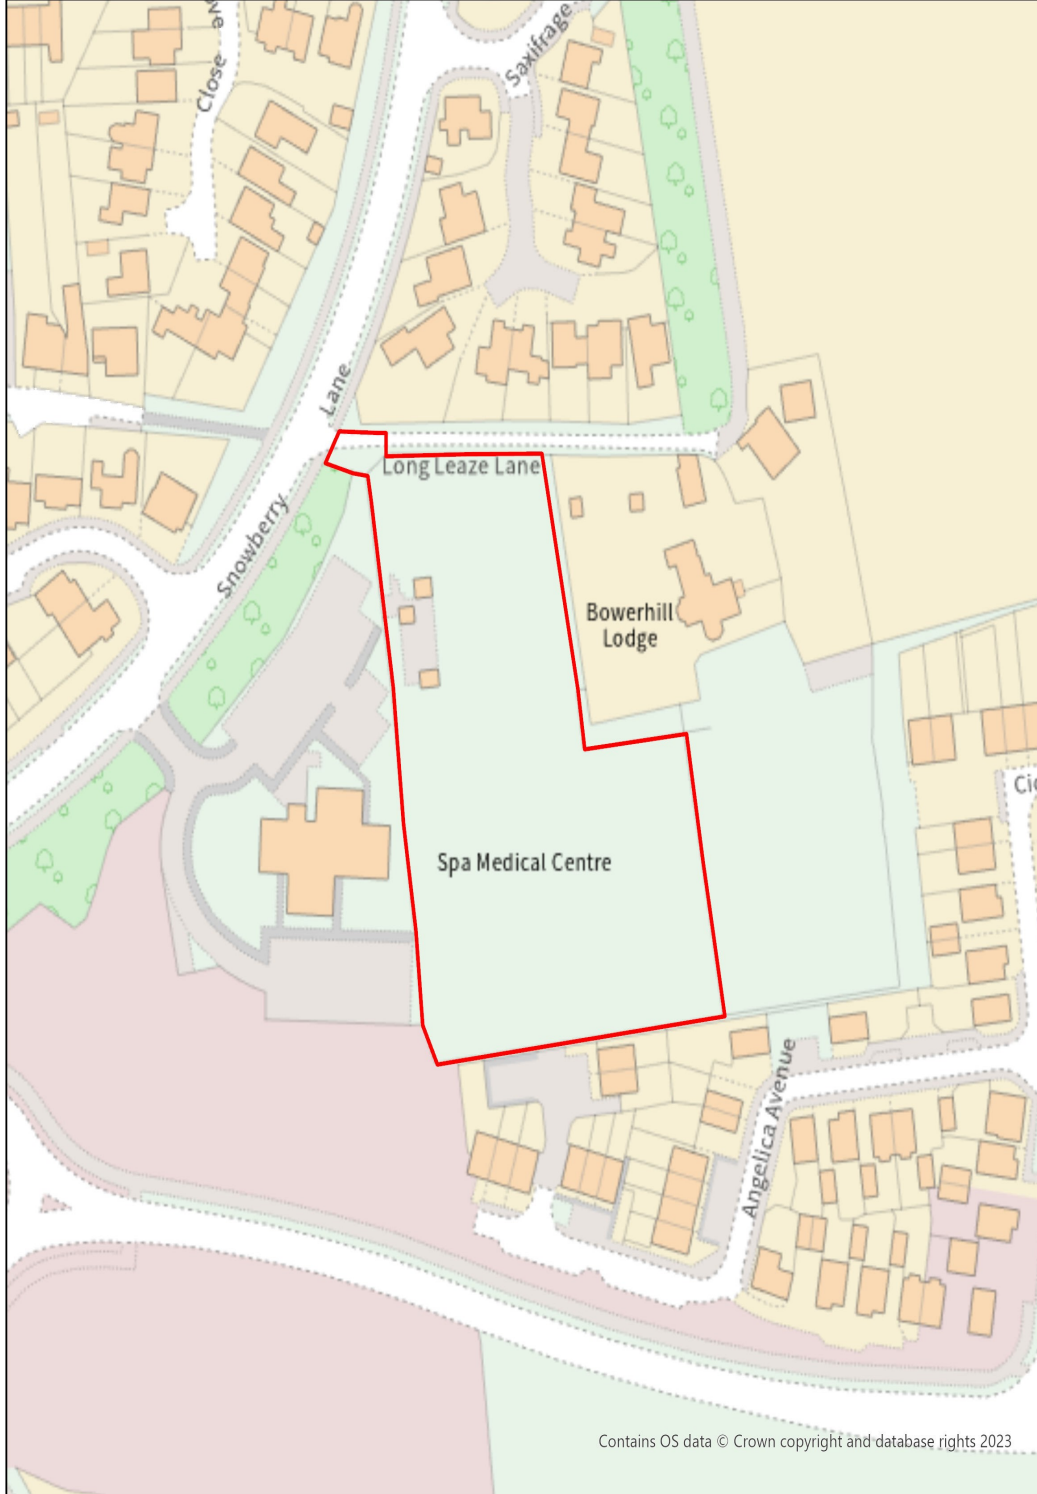

Wiltshire Council

PL/2023/06725

Land at Longleaze Lane, Melksham,
Wilts, SN12 6QJ

Contains OS data © Crown copyright and database rights 2023

1:1,250

391371E 163119N m

© Crown Copyright and Database Rights 2024 Ordnance Survey Licence No 100049050